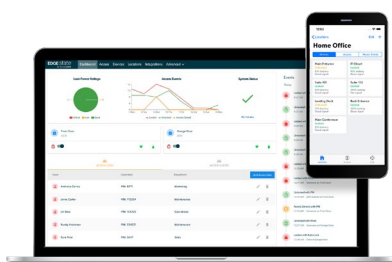

Access control that scales with your business.

RemoteLock's hardware is powered by EdgeState web and mobile software, providing easy-to-use, flexible access management that scales with your businesses needs.